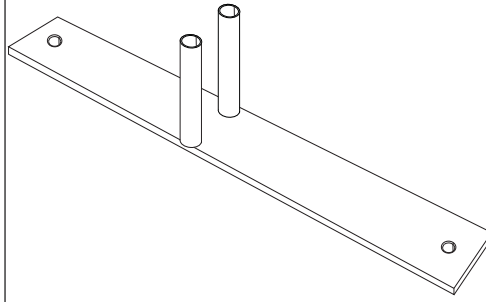

Phone: 1300 836 733

Web: [www.1300tempfence.com.au](http://www.1300tempfence.com.au)

Email: [info@1300tempfence.com.au](mailto:info@1300tempfence.com.au)

TempFence Feet - Lateral Holes

TempFence Metal Feet

TempFence Feet - Transverse Holes

Support Stay

TempFence Clamp

TempFence Pedestrian Gate

TempFence Panel

**1300TEMPFENCE**

[1300tempfence.com.au](http://1300tempfence.com.au)

**1300 836 733**