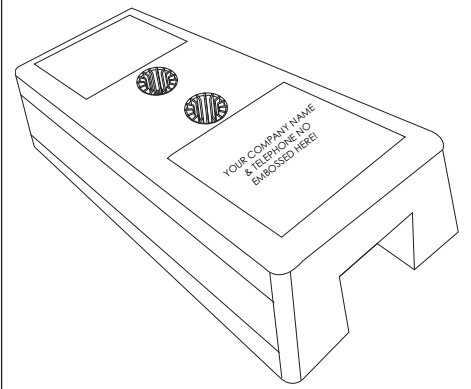

Phone: 1300 836 733

Web: [www.1300tempfence.com.au](http://www.1300tempfence.com.au)

Email: [info@1300tempfence.com.au](mailto:info@1300tempfence.com.au)

TempFence Feet - Lateral Holes

TempFence Metal Feet

TempFence Feet - Transverse Holes

Support Stay

TempFence Clamp

TempFence Pedestrian Gate

TempFence Panel

**1300TEMPFENCE**

[1300tempfence.com.au](http://1300tempfence.com.au)

**1300 836 733**