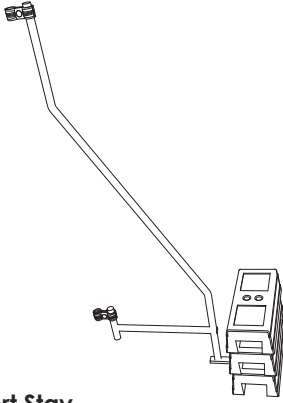

TempFence Feet - Transverse Holes

Support Stay

TempFence Clamp

TempFence Pedestrian Gate

TempFence Panel

**1300TEMPFENCE**

[1300tempfence.com.au](http://1300tempfence.com.au)

**1300 836 733**

Crowd Control / Pedestrian Barrier

Temp Pool Fence Gate

Temp Swimming Pool Panel

Temp Pool Fence Metal Feet

Lock & Chain

Star Pickets

TempFence Shade Cloth