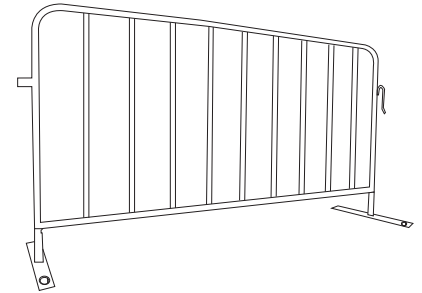

TempFence Feet - Transverse Holes

Support Stay

TempFence Clamp

TempFence Pedestrian Gate

TempFence Panel

**1300TEMPFENCE**

[1300tempfence.com.au](http://1300tempfence.com.au)

**1300 836 733**

Crowd Control / Pedestrian Barrier

Temp Pool Fence Gate

Temp Swimming Pool Panel

Temp Pool Fence Metal Feet

Lock & Chain

Star Pickets

TempFence Shade Cloth