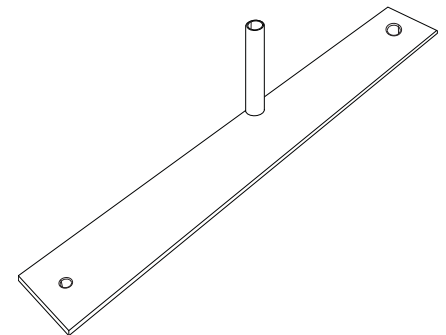

TempFence Feet - Transverse Holes

Support Stay

TempFence Clamp

TempFence Pedestrian Gate

TempFence Panel

**1300TEMPFENCE**

[1300tempfence.com.au](http://1300tempfence.com.au)

**1300 836 733**

Crowd Control / Pedestrian Barrier

Temp Pool Fence Gate

Temp Swimming Pool Panel

Temp Pool Fence Metal Feet

Lock & Chain

Star Pickets

TempFence Shade Cloth