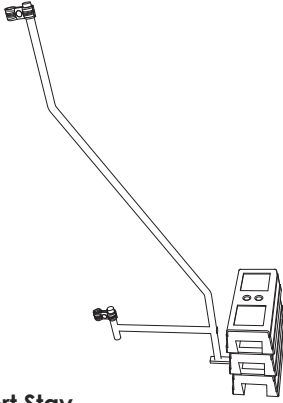

Phone: 1300 836 733

Web: www.1300tempfence.com.au

Email: info@1300tempfence.com.au

TempFence Feet - Lateral Holes

TempFence Metal Feet

TempFence Feet - Transverse Holes

Support Stay

TempFence Clamp

TempFence Pedestrian Gate

TempFence Panel

1300TEMPFENCE

1300tempfence.com.au

1300 836 733

Crowd Control / Pedestrian Barrier

Temp Pool Fence Gate

Temp Swimming Pool Panel

Temp Pool Fence Metal Feet

Lock & Chain

Star Pickets

TempFence Shade Cloth