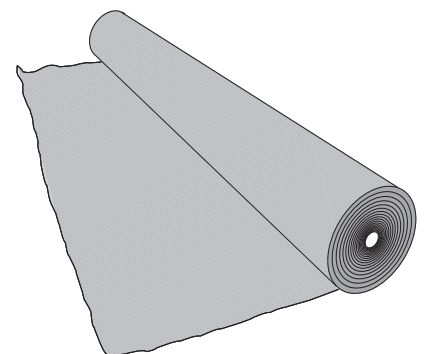

TempFence Pedestrian Gate

TempFence Panel

1300TEMPFENCE

1300tempfence.com.au

1300 836 733

Crowd Control / Pedestrian Barrier

Temp Pool Fence Gate

Temp Swimming Pool Panel

Temp Pool Fence Metal Feet

Lock & Chain

Star Pickets

TempFence Shade Cloth