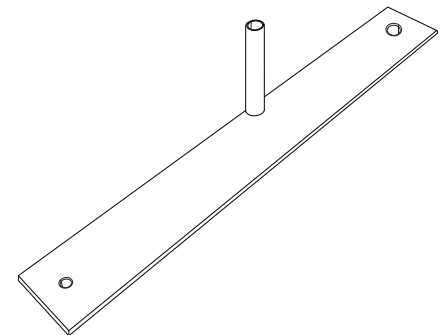

TempFence Pedestrian Gate

TempFence Panel

1300TEMPFENCE

1300tempfence.com.au

1300 836 733

Crowd Control / Pedestrian Barrier

Temp Pool Fence Gate

Temp Swimming Pool Panel

Temp Pool Fence Metal Feet

Lock & Chain

Star Pickets

TempFence Shade Cloth