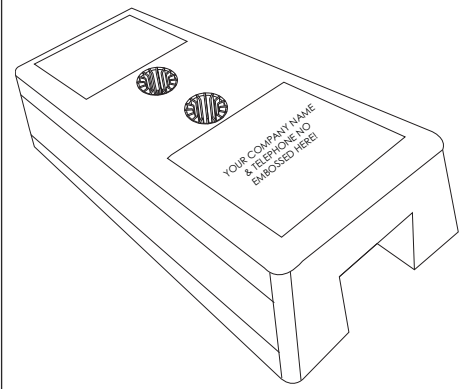

Phone: 1300 836 733

Web: www.1300tempfence.com.au

Email: info@1300tempfence.com.au

TempFence Feet - Lateral Holes

TempFence Metal Feet

TempFence Feet - Transverse Holes

Support Stay

TempFence Clamp

TempFence Pedestrian Gate

TempFence Panel

1300TEMPFENCE

1300tempfence.com.au

1300 836 733

Crowd Control / Pedestrian Barrier

Temp Pool Fence Gate

Temp Swimming Pool Panel