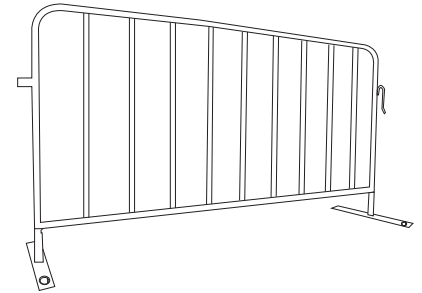

TempFence Pedestrian Gate

TempFence Panel

1300TEMPFENCE

1300tempfence.com.au

1300 836 733

Crowd Control / Pedestrian Barrier

Temp Pool Fence Gate

Temp Swimming Pool Panel

Temp Pool Fence Metal Feet

Lock & Chain

Star Pickets

TempFence Shade Cloth