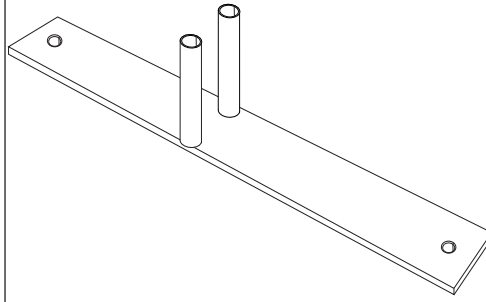

Phone: 1300 836 733

Web: www.1300tempfence.com.au

Email: info@1300tempfence.com.au

TempFence Feet - Lateral Holes

TempFence Metal Feet

TempFence Feet - Transverse Holes

Support Stay

TempFence Clamp

TempFence Pedestrian Gate

TempFence Panel

1300TEMPFENCE

1300tempfence.com.au

1300 836 733

Crowd Control / Pedestrian Barrier

Temp Pool Fence Gate

Temp Swimming Pool Panel