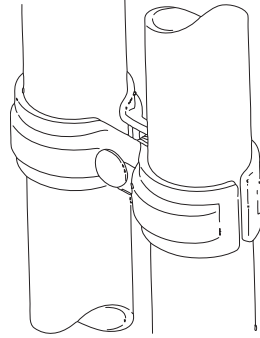

Phone: 1300 836 733

Web: www.1300tempfence.com.au

Email: info@1300tempfence.com.au

TempFence Feet - Lateral Holes

TempFence Metal Feet

TempFence Feet - Transverse Holes

Support Stay

TempFence Clamp

TempFence Pedestrian Gate

TempFence Panel

1300TEMPFENCE

1300tempfence.com.au

1300 836 733

Crowd Control / Pedestrian Barrier

Temp Pool Fence Gate

Temp Swimming Pool Panel