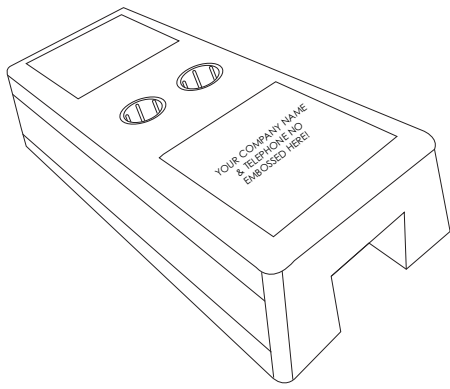

Phone: 1300 836 733

Web: www.1300tempfence.com.au

Email: info@1300tempfence.com.au

TempFence Feet - Lateral Holes

TempFence Metal Feet

TempFence Feet - Transverse Holes

Support Stay

TempFence Clamp

TempFence Pedestrian Gate

TempFence Panel

1300TEMPFENCE

1300tempfence.com.au

1300 836 733

Crowd Control / Pedestrian Barrier

Temp Pool Fence Gate

Temp Swimming Pool Panel